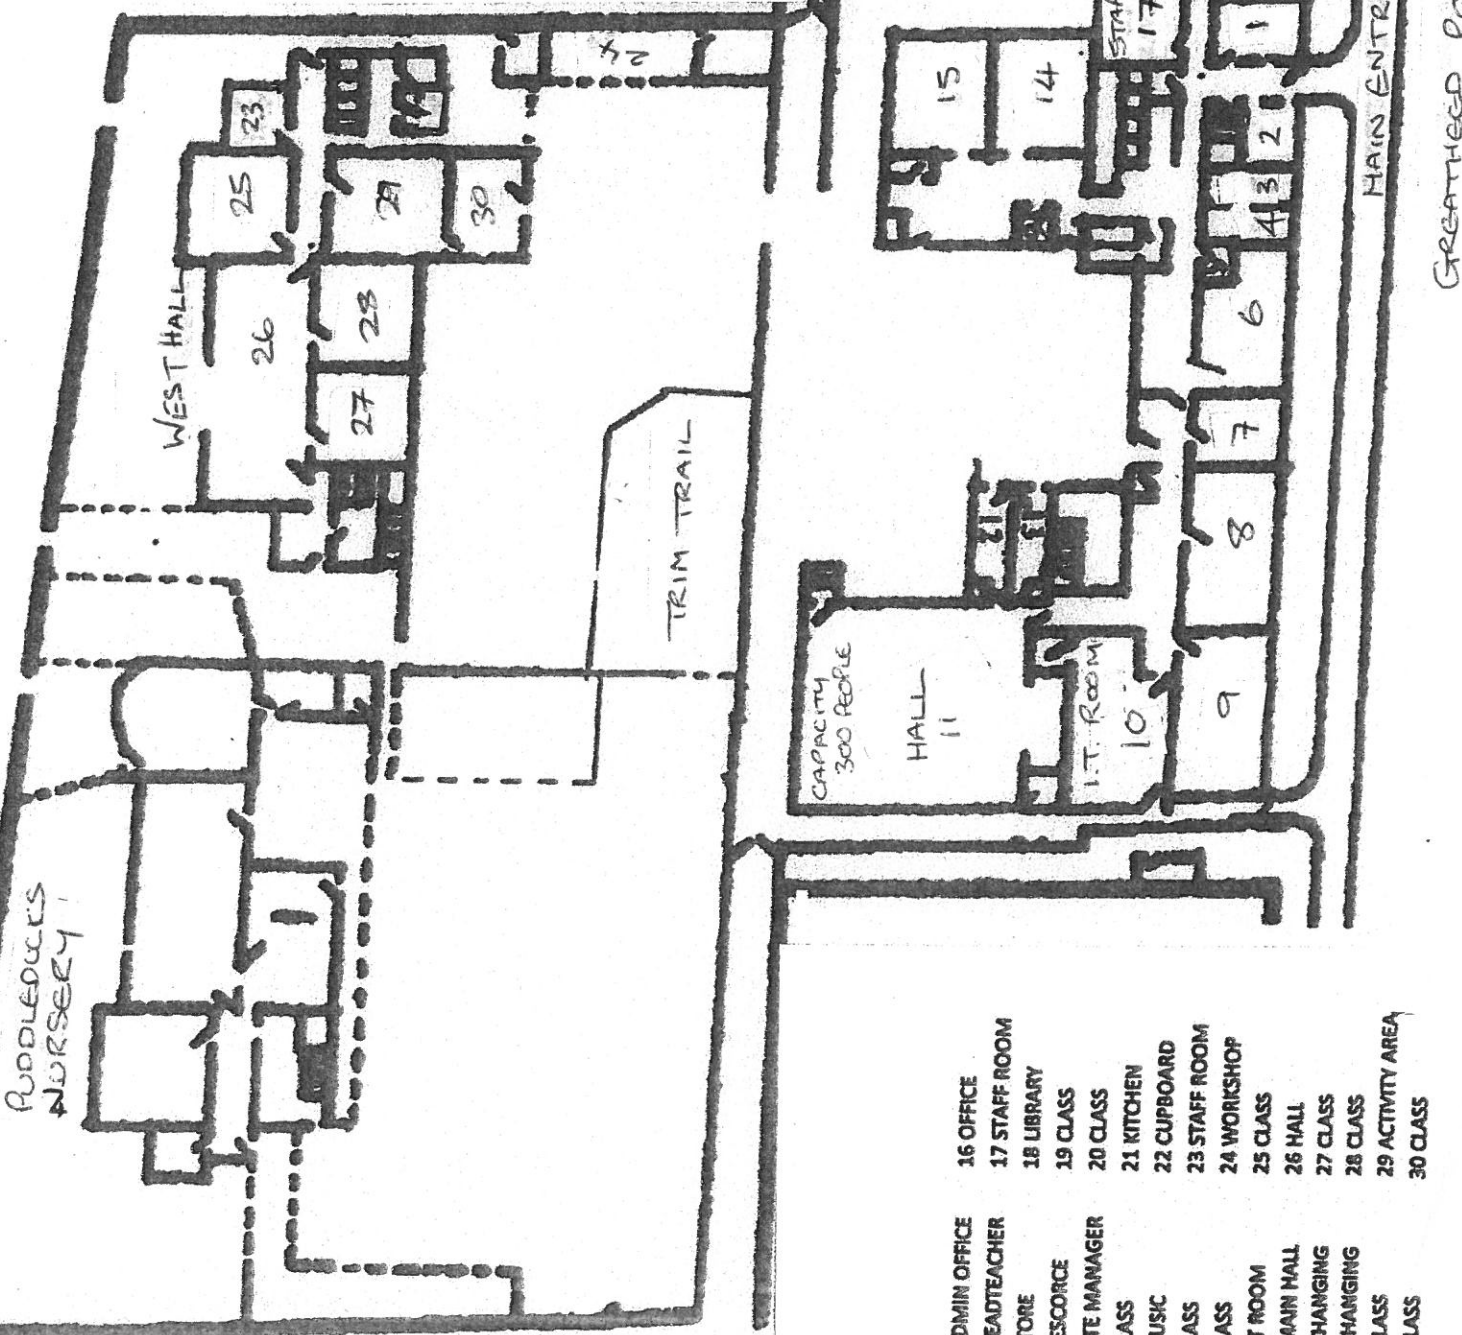

MILVERTON PRIMARY SCHOOL

GREATHEED ROAD
LEAMINGTON SPA
WARWICKSHIRE
CV32 6ES

01926 424043

UPDATED JUNE 2016

KUGDM KUMU

GREATHEED ROAD

- 1 ADMIN OFFICE
- 2 HEADTEACHER
- 3 STORE
- 4 RESOURCE
- 5 SITE MANAGER
- 6 CLASS
- 7 MUSC
- 8 CLASS
- 9 CLASS
- 10 IT ROOM
- 11 MAIN HALL
- 12 CHANGING
- 13 CHANGING
- 14 CLASS
- 15 CLASS
- 16 OFFICE
- 17 STAFF ROOM
- 18 LIBRARY
- 19 CLASS
- 20 CLASS
- 21 KITCHEN
- 22 CLIPBOARD
- 23 STAFF ROOM
- 24 WORKSHOP
- 25 CLASS
- 26 HALL
- 27 CLASS
- 28 CLASS
- 29 ACTIVITY AREA
- 30 CLASS